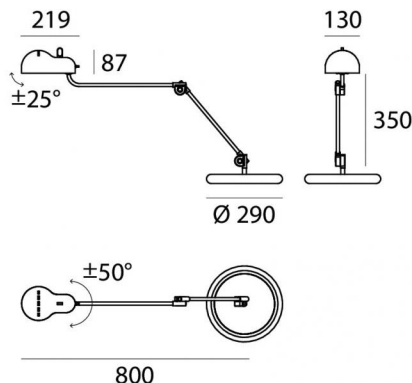

Table Lamps | 220-240 V | 1x7W E27

9078

Technical data	
Construction year	2021
Type	Table Lamps
Installation position	Floor
Installation environment	Indoor
Bulb included	Yes
Lamp cap	1 x E27
Light emission direction	downward
Frequency	50-60 Hz
Optics	Diffused
Safety class	2
IP	IP20
Glow wire test	650°
Direct mounting on normally flammable surfaces	Yes
CE	Yes
Dimmable article	No
Directional	No
Tilting	Yes
total angle (horizontal plane)	100 °
total angle (vertical plane)	50 °
Walk-over	No
Drive-over	No
Cable included	Yes
Electric socket	Type C
Cable length	2.5 m
Resin potting	No
Net weight	6.200 Kg

Finishing casing

Material	metal
Colour	Red RAL 3020
Processing	Coating

Finishing base

Material	Iron
Colour	Red RAL 3020
Processing	Coating

Table Lamps | 220-240 V | 1x7W E27
9078

Single emission table lamps for indoor application. LED lamplamp included, lamp cap E27 1x7W.

The device body is made of metal and features a red ral 3020 finish, processed by means of coating. The ingress protection degree is IP20; the total weight is of 6.200 kg.

The power supply cable is included and features a 2.5 m length.