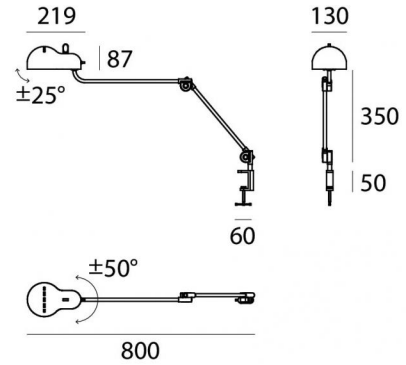

Table Lamps | 220-240 V | 1x7W E27

9074

Technical data	
Designer	Linea Light
Construction year	2021
Type	Table Lamps
Installation position	Floor
Installation environment	Indoor
Bulb included	Yes
Lamp cap	1 x E27
Light emission direction	downward
Frequency	50-60 Hz
Optics	Diffused
Safety class	2
IP	IP20
Glow wire test	650°
Direct mounting on normally flammable surfaces	Yes
CE	Yes
Dimmable article	No
Directional	No
Tilting	Yes
total angle (horizontal plane)	100 °
total angle (vertical plane)	50 °
Walk-over	No
Drive-over	No
Cable included	Yes
Electric socket	Type C
Cable length	2.5 m
Resin potting	No
Net weight	1.1 Kg

Finishing casing

Material	metal
Colour	Green RAL 6029
Processing	Coating

Finishing mounting frame

Material	Aluminium
Colour	Black
Processing	Coating

Table Lamps | 220-240 V | 1x7W E27
9074

Single emission table lamps for indoor application. LED lamplamp included, lamp cap E27 1x7W.

The device body is made of metal and features a green ral 6029 finish, processed by means of coating; the mounting frame is made of aluminium, with a black finish, processed by means of coating. The ingress protection degree is IP20; the total weight is of 1.1 kg.

The power supply cable is included and features a 2.5 m length.

The device features protection class II and can be floor-mounted.

Compliant with the EN 60598-1 standard and its specific provisions.

Energy efficiency class