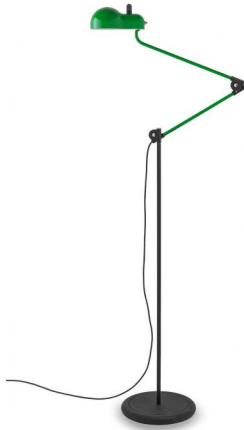

Table Lamps | 220-240 V | 1x7W E27

9084

Technical data	
Construction year	2021
Type	Table Lamps
Installation position	Floor
Installation environment	Indoor
Bulb included	Yes
Lamp cap	1 x E27
Light emission direction	downward
Frequency	50-60 Hz
Optics	Diffused
Safety class	2
IP	IP20
Glow wire test	650°
Direct mounting on normally flammable surfaces	Yes
CE	Yes
Dimmable article	No
Directional	No
Tilting	Yes
total angle (horizontal plane)	100 °
total angle (vertical plane)	50 °
Walk-over	No
Drive-over	No
Cable included	Yes
Electric socket	Type C
Cable length	2.5 m
Resin potting	No
Net weight	12.650 Kg

Finishing casing	
Material	metal
Colour	Green RAL 6029
Processing	Coating
Finishing base	
Material	PE
Colour	black
Processing	Satin finishing

Table Lamps | 220-240 V | 1x7W E27  
**9084**

Single emission table lamps for indoor application. LED lamplamp included, lamp cap E27 1x7W.

The device body is made of metal and features a green ral 6029 finish, processed by means of coating. The ingress protection degree is IP20; the total weight is of 12.650 kg.

The power supply cable is included and features a 2.5 m length.