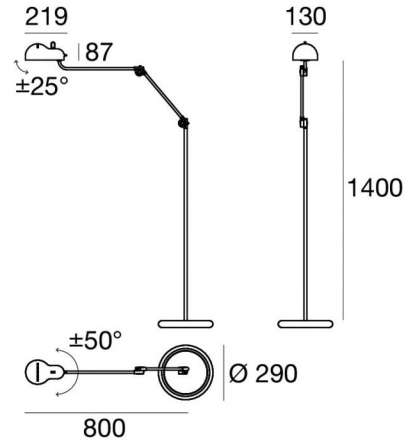

Table Lamps | 220-240 V | 1x7W E27

9084

Technical data	
Construction year	2021
Type	Table Lamps
Installation position	Floor
Installation environment	Indoor
Bulb included	Yes
Lamp cap	1 x E27
Light emission direction	downward
Frequency	50-60 Hz
Optics	Diffused
Safety class	2
IP	IP20
Glow wire test	650°
Direct mounting on normally flammable surfaces	Yes
CE	Yes
Dimmable article	No
Directional	No
Tilting	Yes
total angle (horizontal plane)	100 °
total angle (vertical plane)	50 °
Walk-over	No
Drive-over	No
Cable included	Yes
Electric socket	Type C
Cable length	2.5 m
Resin potting	No
Net weight	12.650 Kg

Finishing casing	
Material	metal
Colour	Green RAL 6029
Processing	Coating
Finishing base	
Material	PE
Colour	black
Processing	Satin finishing

Table Lamps | 220-240 V | 1x7W E27  
**9084**

Single emission table lamps for indoor application. LED lamplamp included, lamp cap E27 1x7W.

The device body is made of metal and features a green ral 6029 finish, processed by means of coating. The ingress protection degree is IP20; the total weight is of 12.650 kg.

The power supply cable is included and features a 2.5 m length.