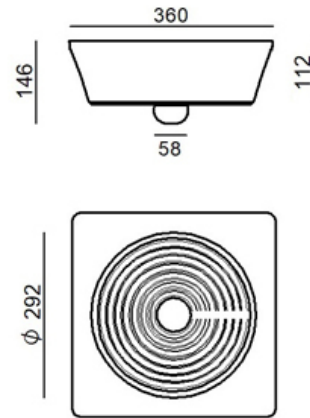

Wall Lights | 220-240 V | 1x7W E27

9737

Technical data	
Type	Wall Lights
Installation position	Wall lights
Installation environment	Indoor
Bulb included	Yes
Lamp cap	1 x E27
Frequency	50-60 Hz
Optics	Diffused
Safety class	1
IP	IP20
Glow wire test	850°
Direct mounting on normally flammable surfaces	Yes
CE	Yes
Dimmable article	No
Directional	No
Tilting	No
Walk-over	No
Drive-over	No
Cable included	No
Resin potting	No
Net weight	0.900 Kg

Finishing casing	
Material	Aluminium - PMMA
Colour	translucent

Finishing mounting frame	
Material	Aluminium
Colour	white
Processing	Coating

Wall Lights | 220-240 V | 1x7W E27
9737

Single emission wall lights for indoor application. LED lamplamp included, lamp cap E27 1x7W.

The device body is made of aluminium and features a translucent finish The device body is made of pmma; the mounting frame is made of aluminium, with a white finish, processed by means of coating. The ingress protection degree is IP20; the total weight is of 0.900 kg.