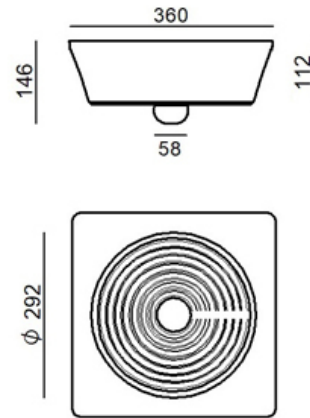

Wall Lights | 220-240 V | 1x7W E27

9736

Technical data	
Type	Wall Lights
Installation position	Wall lights - Ceiling
Installation environment	Indoor
Bulb included	Yes
Lamp cap	1 x E27
Frequency	50-60 Hz
Optics	Diffused
Safety class	1
IP	IP20
Glow wire test	850°
Direct mounting on normally flammable surfaces	Yes
CE	Yes
Dimmable article	No
Directional	No
Tilting	No
Walk-over	No
Drive-over	No
Cable included	No
Resin potting	No
Net weight	0.900 Kg

Finishing casing	
Material	Aluminium - ABS Plastic
Colour	translucent

Finishing mounting frame	
Material	Aluminium
Colour	white
Processing	Coating

Wall Lights | 220-240 V | 1x7W E27
9736

Single emission wall lights for indoor application. LED lamplamp included, lamp cap E27 1x7W.

The device body is made of aluminium and features a translucent finish The device body is made of abs plastic; the mounting frame is made of aluminium, with a white finish, processed by means of coating. The ingress protection degree is IP20; the total weight is of 0.900 kg.