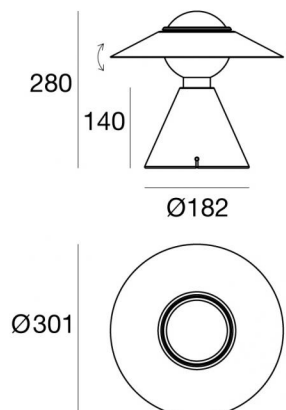

Table Lamps | 220-240 V | 1x11W E27

8968

Technical data	
Designer	De Pas - D'urbino -
Construction year	1978
Type	Table Lamps
Installation position	Floor
Installation environment	Indoor
Bulb included	Yes
Lamp cap	1 x E27
Light emission direction	downward and upward
Frequency	50-60 Hz
Optics	Diffused
Safety class	2
IP	IP20
Glow wire test	850°
Direct mounting on normally flammable surfaces	Yes
CE	Yes
Dimmable article	No
Directional	No
Tilting	No
Walk-over	No
Drive-over	No
Cable included	Yes
Electric socket	Type L
Cable length	2 m
Resin potting	No
Net weight	1.195 Kg

The diffuser is made of aluminium with a coating treatment. The ingress protection degree is IP20; the total weight is of 1.195 kg.

The power supply cable is included and features a 2 m length.

The device features protection class II and can be floor-mounted.