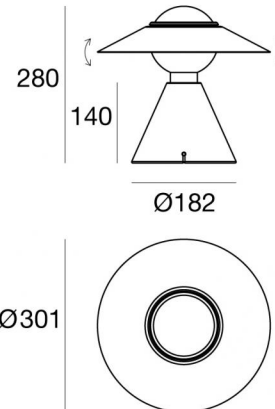

Table Lamps | 220-240 V | 1x11W E27

8966

Technical data	
Designer	De Pas - D'urbino -
Construction year	1978
Type	Table Lamps
Installation position	Floor
Installation environment	Indoor
Bulb included	Yes
Lamp cap	1 x E27
Light emission direction	downward and upward
Frequency	50-60 Hz
Optics	Diffused
Safety class	2
IP	IP20
Glow wire test	No
Direct mounting on normally flammable surfaces	Yes
CE	Yes
Dimmable article	No
Directional	No
Tilting	Yes
total angle (horizontal plane)	90 °
Walk-over	No
Drive-over	No
Cable included	Yes
Electric socket	Type L
Cable length	2 m
Resin potting	No
Net weight	1.195 Kg

The diffuser is made of aluminium with a coating treatment. The ingress protection degree is IP20; the total weight is of 1.195 kg.

The power supply cable is included and features a 2 m length.

The device features protection class II and can be floor-mounted.