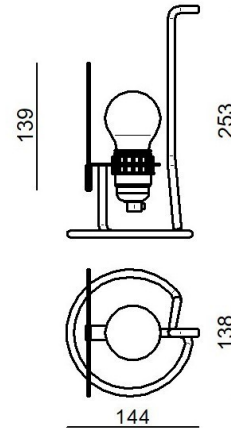

Table Lamps | 220-240 V | 1x4.5W E27

9681

Technical data	
Type	Table Lamps
Installation position	Floor
Installation environment	Indoor
Bulb included	Yes
Lamp cap	1 x E27
Light emission direction	downward and upward
Frequency	50-60 Hz
Optics	Diffused
Safety class	2
IP	IP20
Glow wire test	850°
Direct mounting on normally flammable surfaces	Yes
CE	Yes
Dimmable article	No
Directional	No
Tilting	No
Walk-over	No
Drive-over	No
Cable included	Yes
Electric socket	Type L
Cable length	2 m
Resin potting	No
Net weight	0.620 Kg

Finishing diffuser	
Material	Glass
Colour	white

Finishing base	
Material	Iron
Processing	Coating

Table Lamps | 220-240 V | 1x4.5W E27
9681

Double emission table lamps for indoor application. LED lamplamp included, lamp cap E27 1x4.5W.

The diffuser is made of glass. The ingress protection degree is IP20; the total weight is of 0.620 kg.

The power supply cable is included and features a 2 m length.

The device features protection class II and can be floor-mounted.