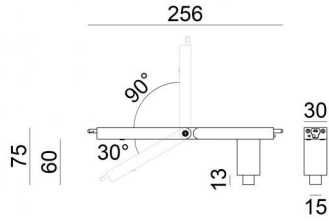

Wall Lights
9114

Technical data	
Construction year	2019
Type	Wall Lights
Installation position	Wall lights - Ceiling
Installation environment	Indoor
Bulb included	No
IP	IP20
Glow wire test	650°
Direct mounting on normally flammable surfaces	Yes
CE	Yes
Dimmable article	No
Directional	No
Tilting	No
Walk-over	No
Drive-over	No
Cable included	No
Resin potting	No
Net weight	0.12 Kg

Finishing casing	
Material	Aluminium
Colour	translucent

Wall Lights
9114

Components

Xilema System

Code
9110