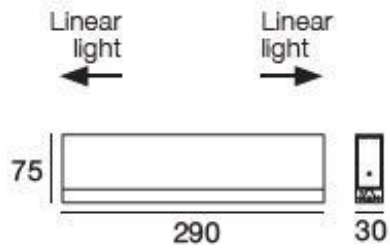

Wall Lights  
9112

Technical data	
Construction year	2019
Type	Wall Lights
Installation position	Wall lights - Ceiling
Installation environment	Indoor
Bulb included	No
Safety class	2
IP	IP20
Glow wire test	650°
Direct mounting on normally flammable surfaces	Yes
CE	Yes
Dimmable article	DALI - 1-10V - PUSH
Directional	No
Tilting	No
Walk-over	No
Drive-over	No
Cable included	No
Resin potting	No
Net weight	0.105 Kg

Finishing casing	
Material	Aluminium
Colour	translucent

Wall Lights  
**9112**