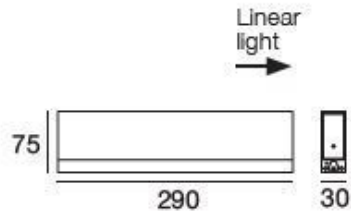

Wall Lights  
9111

Technical data	
Construction year	2019
Type	Wall Lights
Installation position	Wall lights - Ceiling
Installation environment	Indoor
Bulb included	No
Safety class	2
IP	IP20
Glow wire test	650°
Direct mounting on normally flammable surfaces	Yes
CE	Yes
Dimmable article	DALI - 1-10V - PUSH
Directional	No
Tilting	No
Walk-over	No
Drive-over	No
Cable included	No
Resin potting	No
Net weight	0.19 Kg

Finishing casing	
Material	Aluminium
Colour	translucent

Wall Lights  
**9111**