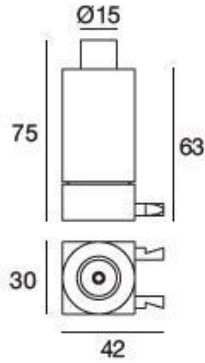

Wall Lights  
9105

Technical data	
Construction year	2019
Type	Wall Lights
Installation position	Wall lights - Ceiling
Installation environment	Indoor
Bulb included	No
IP	IP20
Glow wire test	650°
Direct mounting on normally flammable surfaces	Yes
CE	Yes
Dimmable article	No
Directional	No
Tilting	No
Walk-over	No
Drive-over	No
Cable included	No
Resin potting	No
Net weight	1 Kg

Finishing casing	
Material	Aluminium
Colour	White
Processing	Coating

Wall Lights  
**9105**