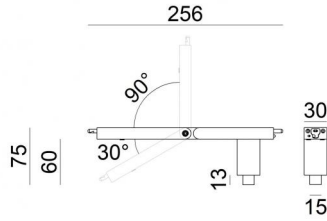

Wall Lights  
**9104**

Technical data	
Construction year	2019
Type	Wall Lights
Installation position	Wall lights - Ceiling
Installation environment	Indoor
Bulb included	No
IP	IP20
Glow wire test	650°
Direct mounting on normally flammable surfaces	Yes
CE	Yes
Dimmable article	No
Directional	No
Tilting	No
Walk-over	No
Drive-over	No
Cable included	No
Resin potting	No
Net weight	0.355 Kg

Finishing casing	
Material	Aluminium
Colour	White
Processing	Coating

Wall Lights  
**9104**