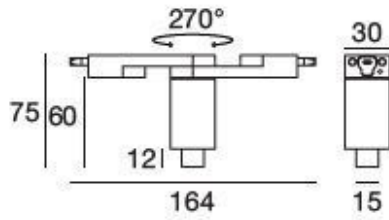

Wall Lights  
9103

Technical data	
Construction year	2019
Type	Wall Lights
Installation position	Wall lights - Ceiling
Installation environment	Indoor
Bulb included	No
IP	IP20
Glow wire test	650°
Direct mounting on normally flammable surfaces	Yes
CE	Yes
Dimmable article	No
Directional	No
Tilting	No
Walk-over	No
Drive-over	No
Cable included	No
Resin potting	No
Net weight	1.24 Kg

Finishing casing	
Material	Aluminium
Colour	White
Processing	Coating

Wall Lights  
**9103**