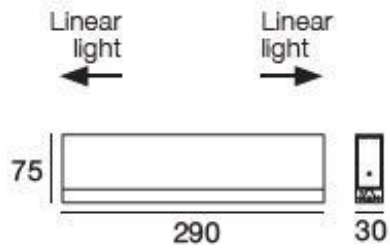

Wall Lights
9102

Technical data	
Construction year	2019
Type	Wall Lights
Installation position	Wall lights - Ceiling
Installation environment	Indoor
Bulb included	No
Safety class	2
IP	IP20
Glow wire test	650°
Direct mounting on normally flammable surfaces	Yes
CE	Yes
Dimmable article	DALI - 1-10V - PUSH
Directional	No
Tilting	No
Walk-over	No
Drive-over	No
Cable included	No
Resin potting	No
Net weight	0.325 Kg

Finishing casing	
Material	Aluminium
Colour	White
Processing	Coating

Wall Lights
9102

Components

Xilema System

Code
9100