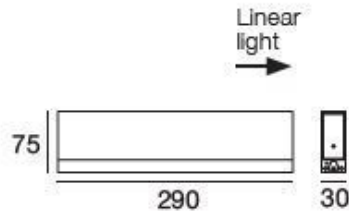

Wall Lights
9101

Technical data	
Construction year	2019
Type	Wall Lights
Installation position	Wall lights - Ceiling
Installation environment	Indoor
Bulb included	No
Safety class	2
IP	IP20
Glow wire test	650°
Direct mounting on normally flammable surfaces	Yes
CE	Yes
Dimmable article	DALI - 1-10V - PUSH
Directional	No
Tilting	No
Walk-over	No
Drive-over	No
Cable included	No
Resin potting	No
Net weight	1.165 Kg

Finishing casing	
Material	Aluminium
Colour	White
Processing	Coating

Wall Lights
9101

Components

Xilema System

Code
9100